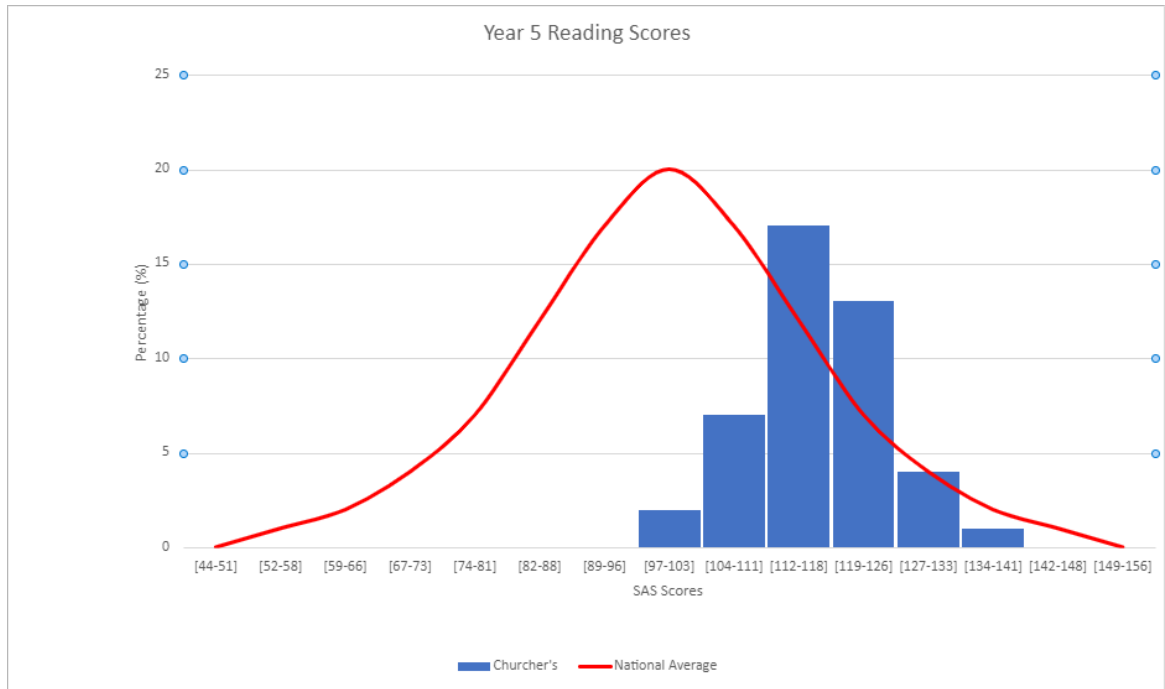

Year 5

Year 6

Reading Testing - Autumn 2023

Year 5

Year 6

Mathematics Testing – Summer 2023

Year 5

The table below shows the mean scores with confidence bands for the group against the national average.

The mean Standard Age Score for this group is significantly above the national average.

The spread of Standard Age Scores for this group is significantly smaller than the national average.

Year 6

The table below shows the mean scores with confidence bands for the group against the national average.

The mean Standard Age Score for this group is significantly above the national average.

The spread of Standard Age Scores for this group is significantly smaller than the national average.