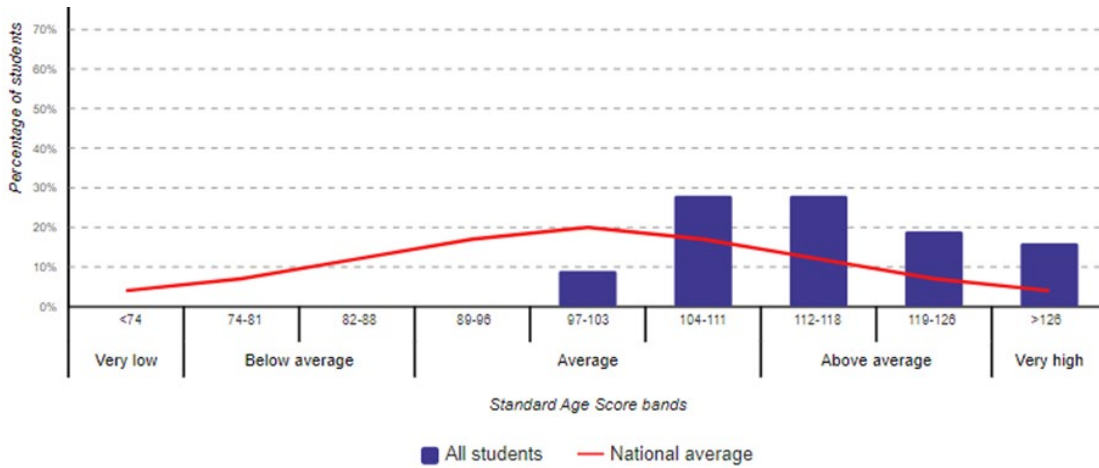

Year 5

Year 6

Reading Testing - Autumn 2023

Year 5

Year 6

Mathematics Testing – Summer 2023

Year 5

The table below shows the mean scores with confidence bands for the group against the national average.

The mean Standard Age Score for this group is significantly above the national average.

The spread of Standard Age Scores for this group is significantly smaller than the national average.

Year 6

The table below shows the mean scores with confidence bands for the group against the national average.

The mean Standard Age Score for this group is significantly above the national average.

The spread of Standard Age Scores for this group is significantly smaller than the national average.