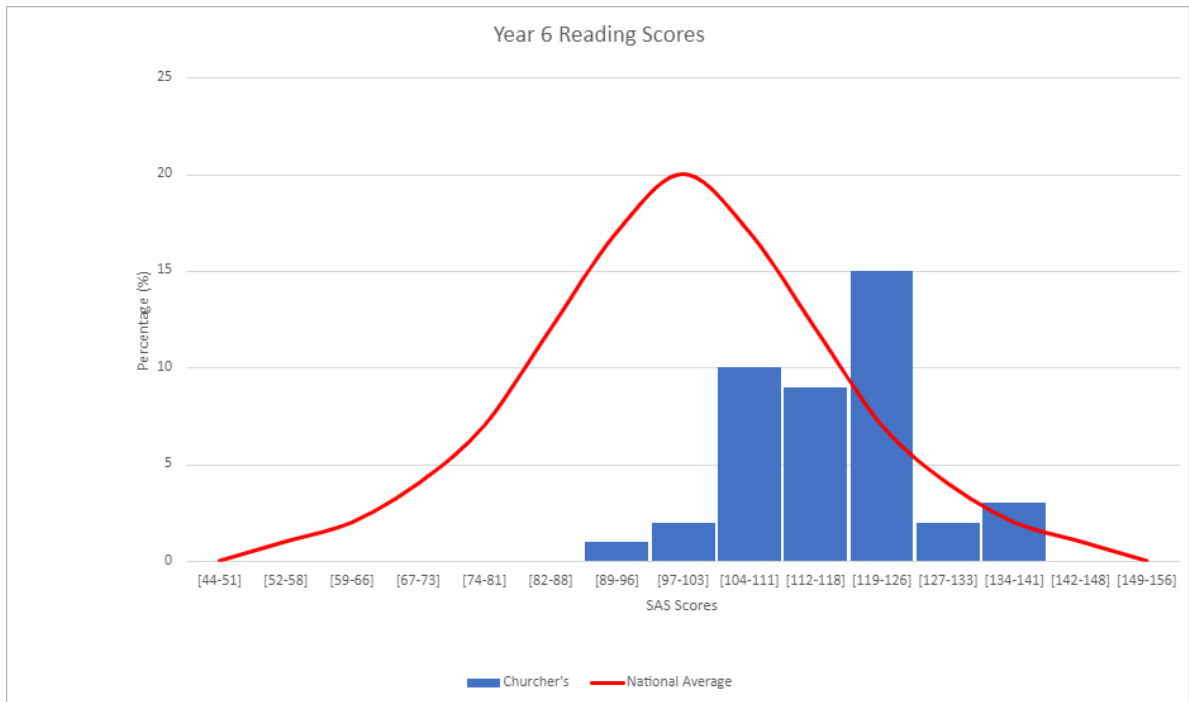

Year 5

Year 6

Reading Testing - Autumn 2023

Year 5

Year 6

Mathematics Testing – Summer 2023

Year 5

The table below shows the mean scores with confidence bands for the group against the national average.

The mean Standard Age Score for this group is significantly above the national average.

The spread of Standard Age Scores for this group is significantly smaller than the national average.

Year 6

The table below shows the mean scores with confidence bands for the group against the national average.

The mean Standard Age Score for this group is significantly above the national average.

The spread of Standard Age Scores for this group is significantly smaller than the national average.