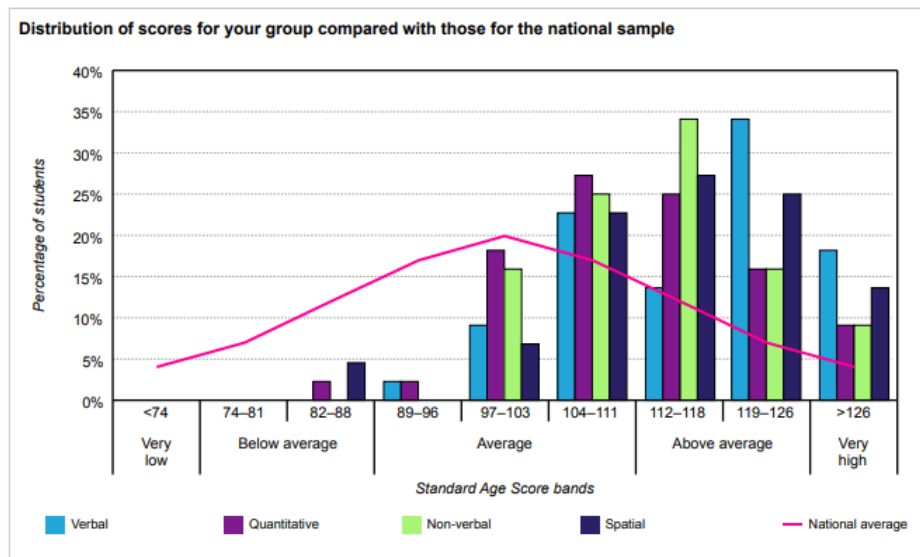

More testing data is available upon request, please contact the school office:

ccjsoffice@churcherscollege.com.

Cognitive Abilities Testing – Autumn 2023

This is a test which looks at four different elements to gauge overall brain and child development.

Year 5

Year 6

Reading Testing - Autumn 2023

Year 5

Year 6

Mathematics Testing – Summer 2023

Year 5

The table below shows the mean scores with confidence bands for the group against the national average.

The mean Standard Age Score for this group is significantly above the national average.

The spread of Standard Age Scores for this group is significantly smaller than the national average.

Year 6

The table below shows the mean scores with confidence bands for the group against the national average.