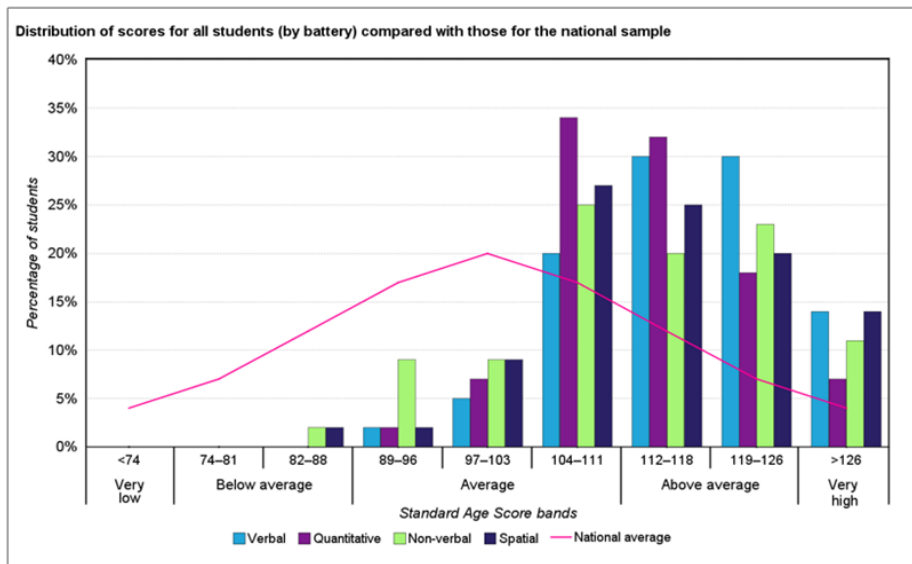

Academic Assessment Data

Below are the results from academic assessments carried out in Summer 2023 and in September 2023.

- The pink and red line averages show the scores of children nationally (and internationally) who take that test. The bars in the graphs refer to Churcher's College Junior School pupils.
- The results come from standardised testing for Cognitive Abilities (CAT), Mathematics and Reading (from providers [GL Assessment](#) and [Star reading](#)).

More testing data is available upon request, please contact the school office:

ccjsoffice@churcherscollege.com.

Cognitive Abilities Testing – Autumn 2023

This is a test which looks at four different elements to gauge overall brain and child development.

Year 5