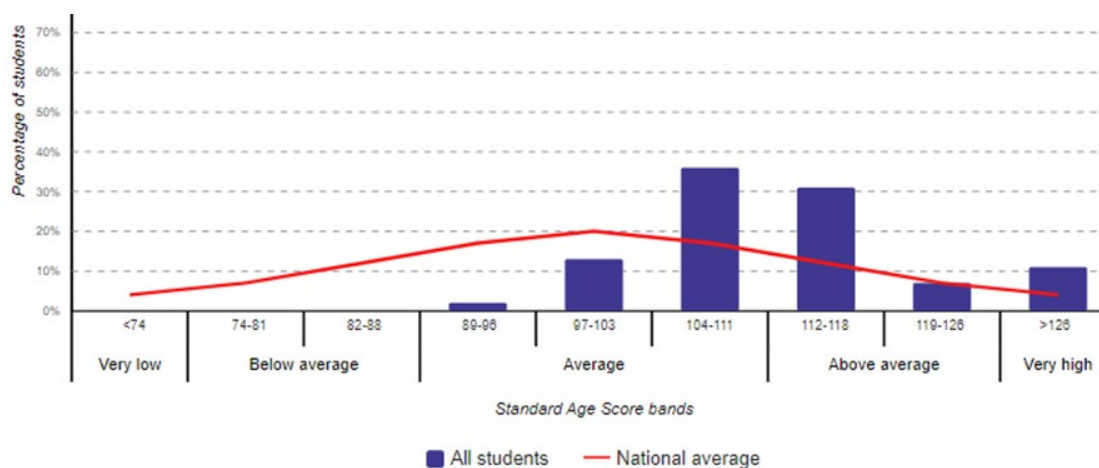

Year 5

Year 6

Reading Testing - Autumn 2023

Year 5

Year 6

Mathematics Testing – Summer 2023

Year 5

The table below shows the mean scores with confidence bands for the group against the national average.

The mean Standard Age Score for this group is significantly above the national average.

The spread of Standard Age Scores for this group is significantly smaller than the national average.

Year 6

The table below shows the mean scores with confidence bands for the group against the national average.

The mean Standard Age Score for this group is significantly above the national average.

The spread of Standard Age Scores for this group is significantly smaller than the national average.